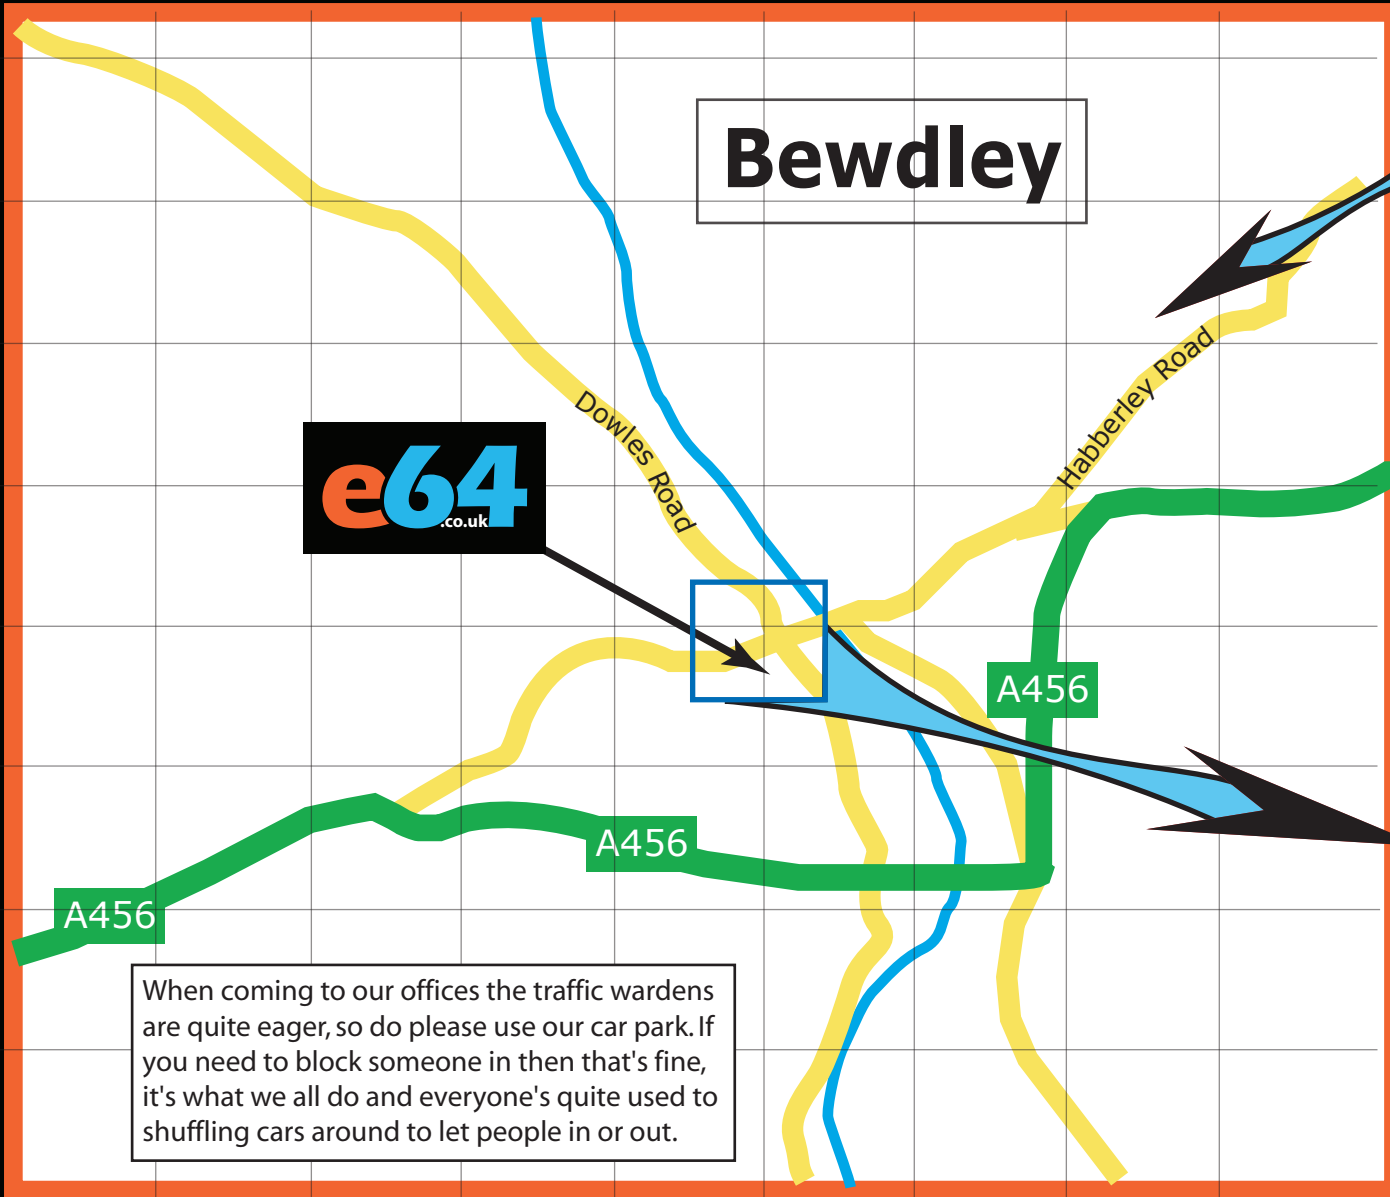

e64.co.uk

Snuff Mill Warehouse
Park Lane
Bewdley
Worcestershire
DY12 2EL

01299 400 797

Effective Website Design • Search Proactive eCommerce

When coming to our offices the traffic wardens are quite eager, so do please use our car park. If you need to block someone in then that's fine, it's what we all do and everyone's quite used to shuffling cars around to let people in or out.