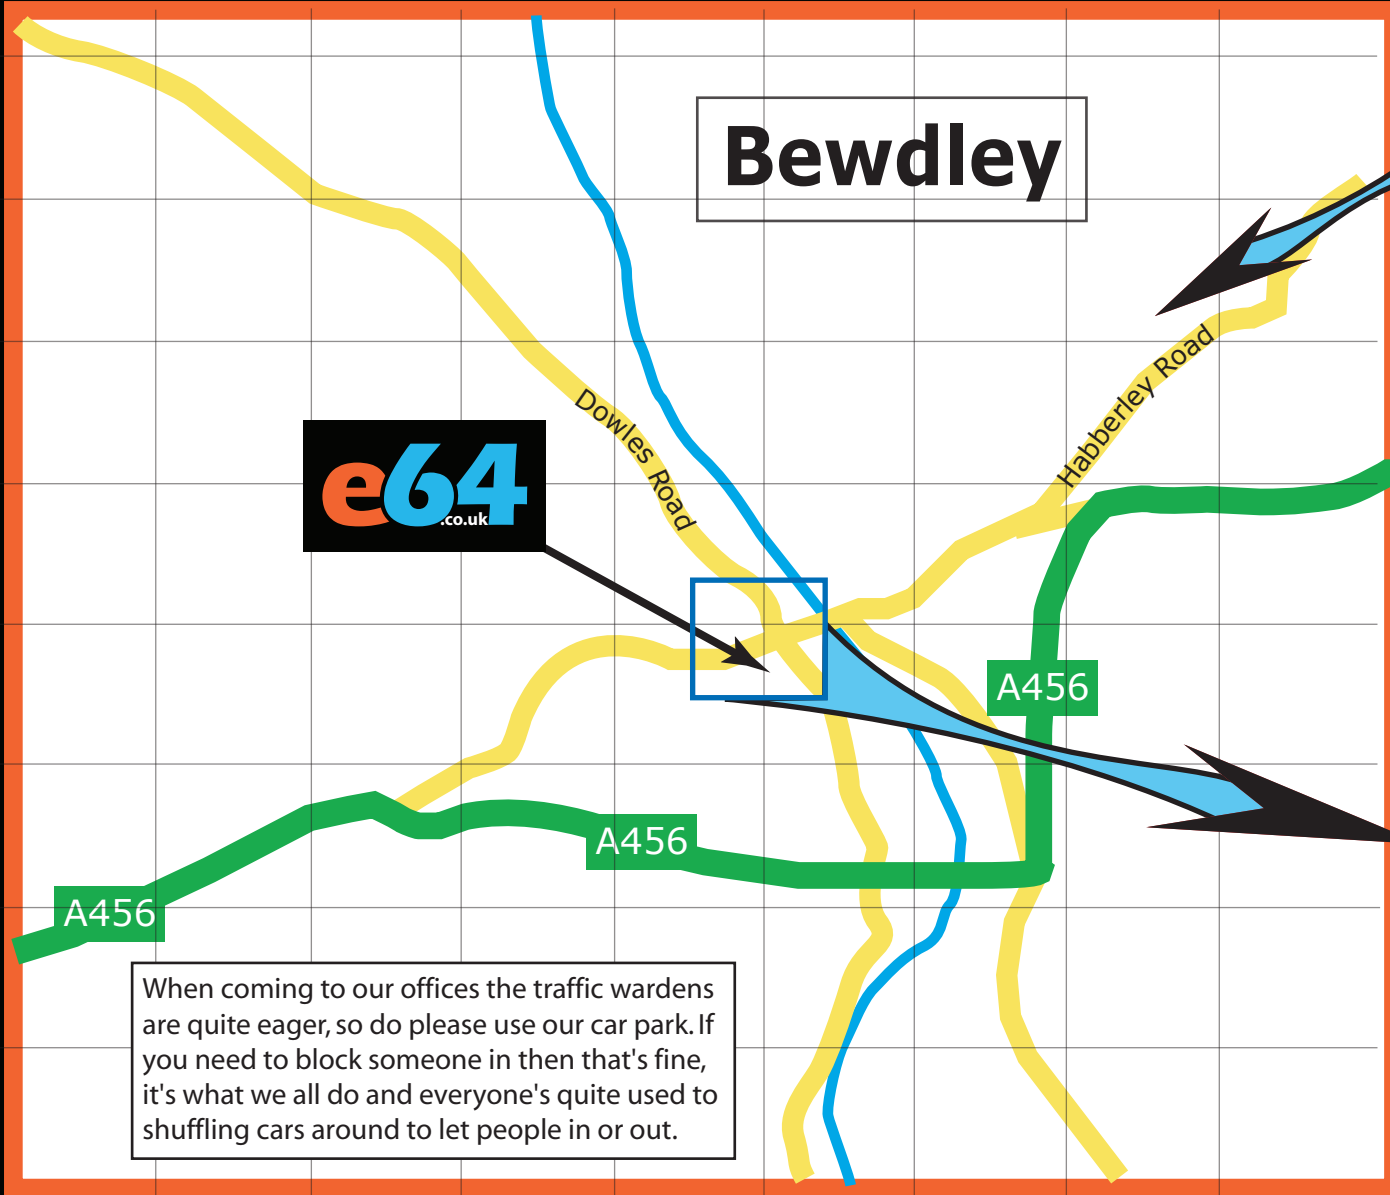

e64.co.uk

Snuff Mill Warehouse
Park Lane
Bewdley
Worcestershire
DY12 2EL

01299 400 797

Effective Website Design • Search Proactive eCommerce

When coming to our offices the traffic wardens are quite eager, so do please use our car park. If you need to block someone in then that's fine, it's what we all do and everyone's quite used to shuffling cars around to let people in or out.